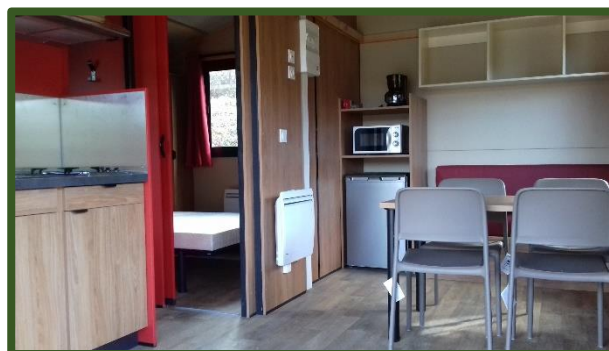

25 m2 of living space, with a large bay opening onto a shaded terrace on which you can enjoy the surrounding nature at each meal.

Each chalet includes a shower, toilet, fitted kitchen, heating, etc.

Rented all year round, the chalets are equipped to welcome you all year round.